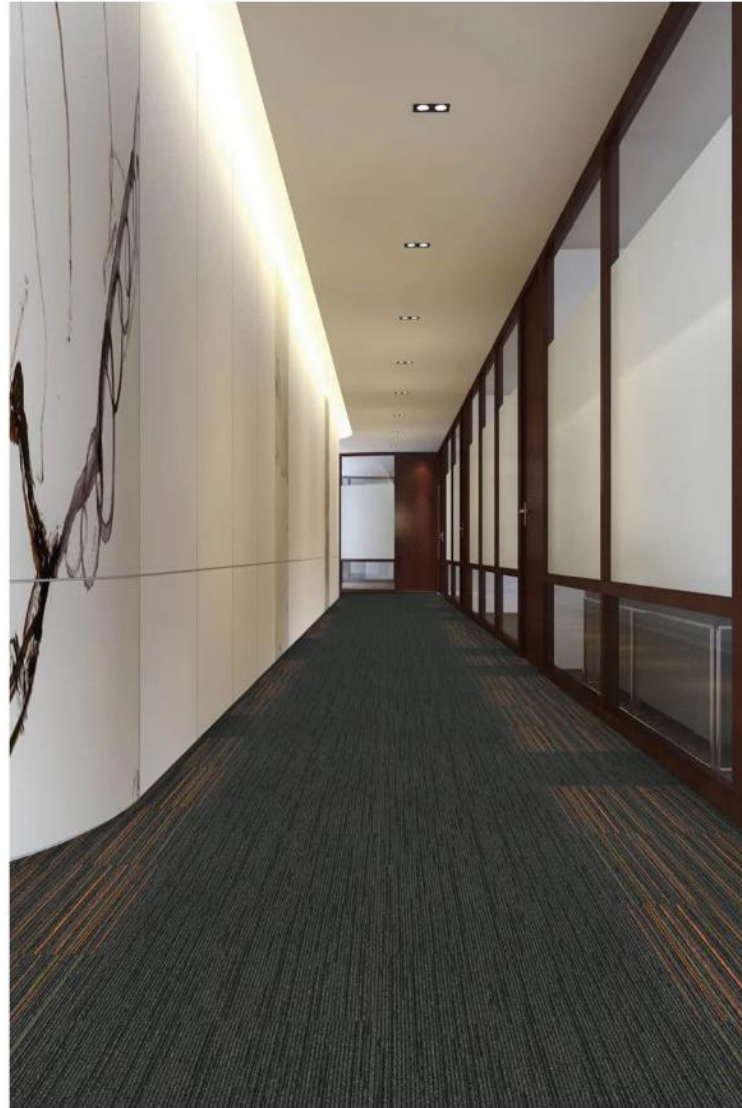

Vision Series

01

01L

02

02L

03

03L

Face fibre:Nylon
Backing:PVC
Size:50x50cm