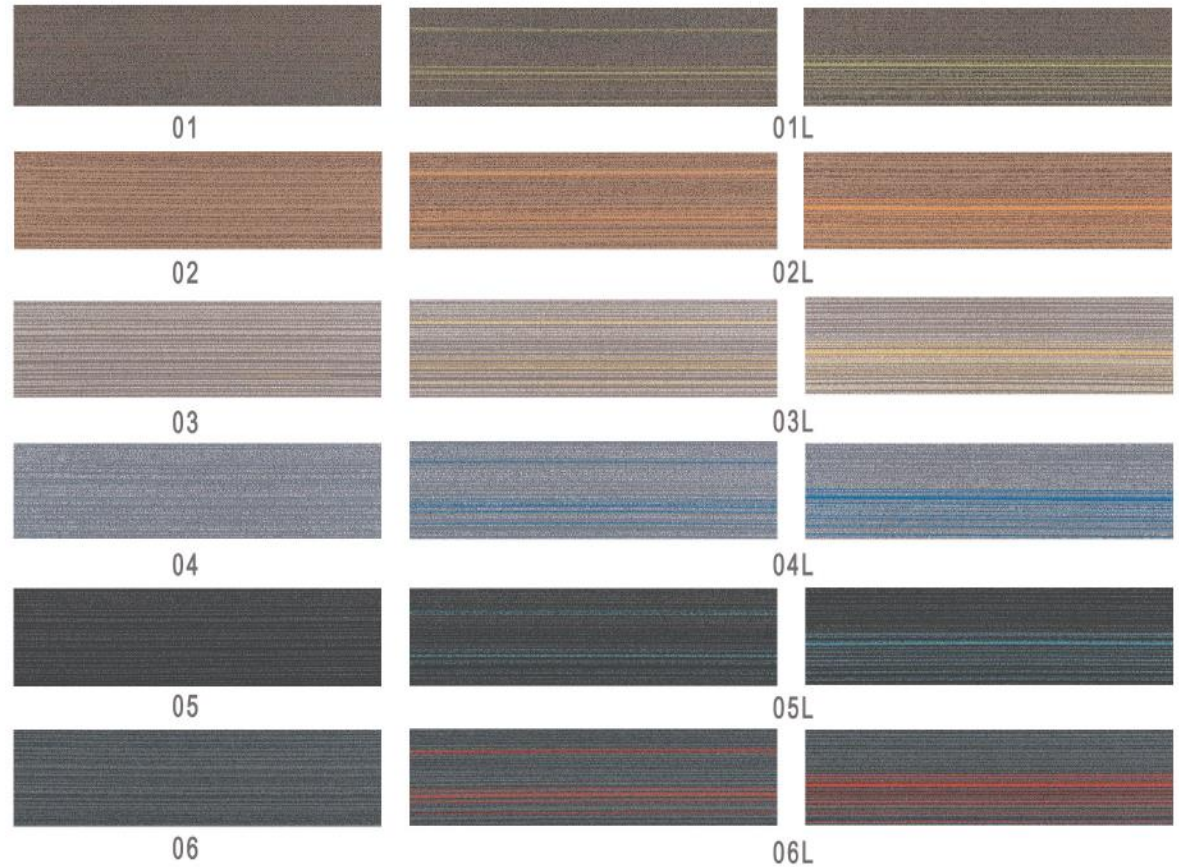

Teemnix Series

Face fibre:Nylon
Backing:PVC
Size:25x100cm