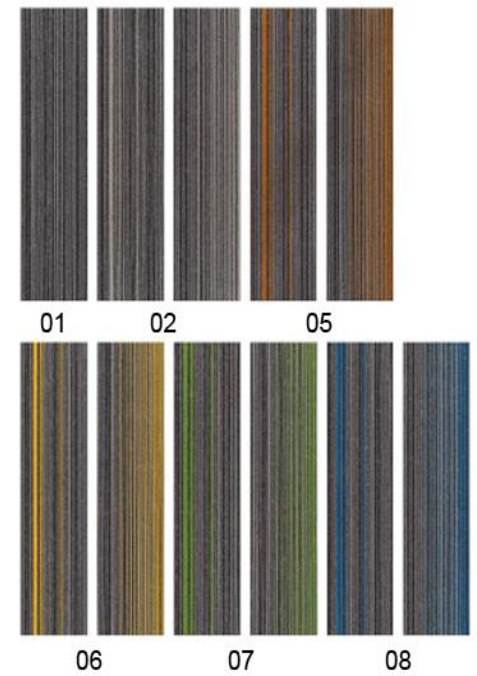

Speed Series

Face fibre: PP

Backing: Fine Bitumen+cushion 130g

Size: 25x100cm