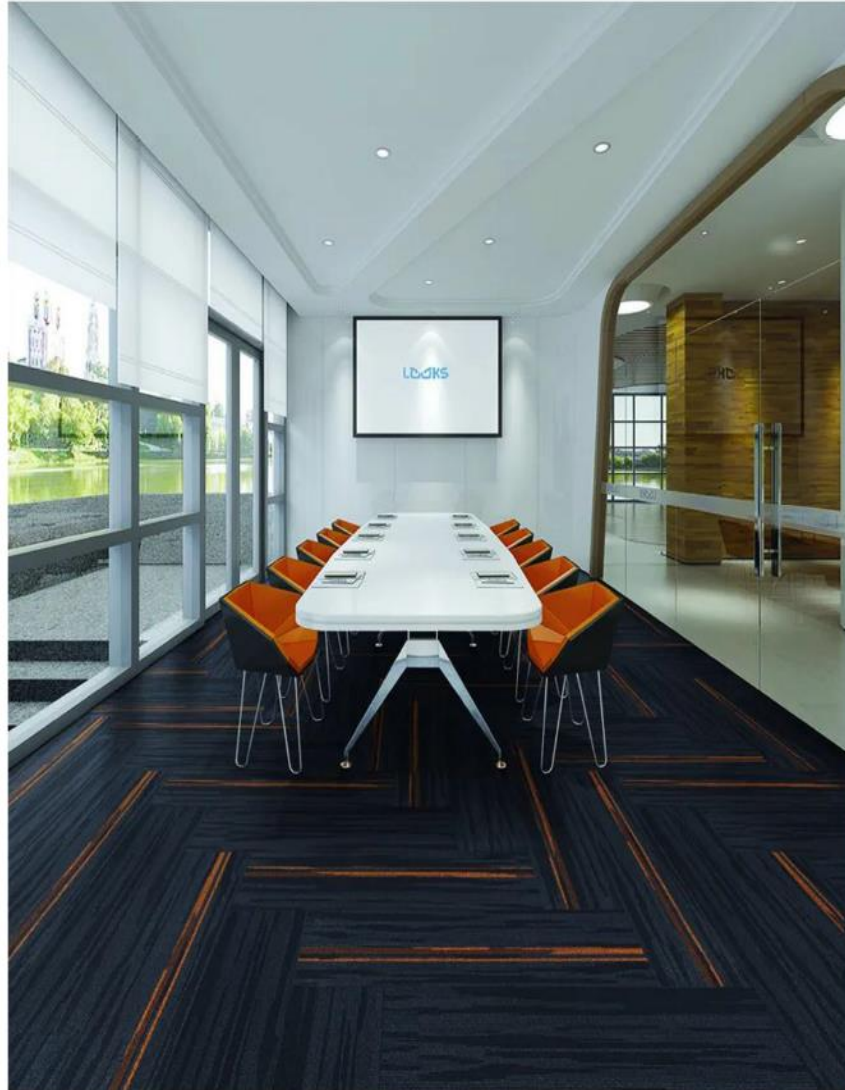

Icon Series

Face fibre: PP
Backing: PVC
Size: 25x100cm