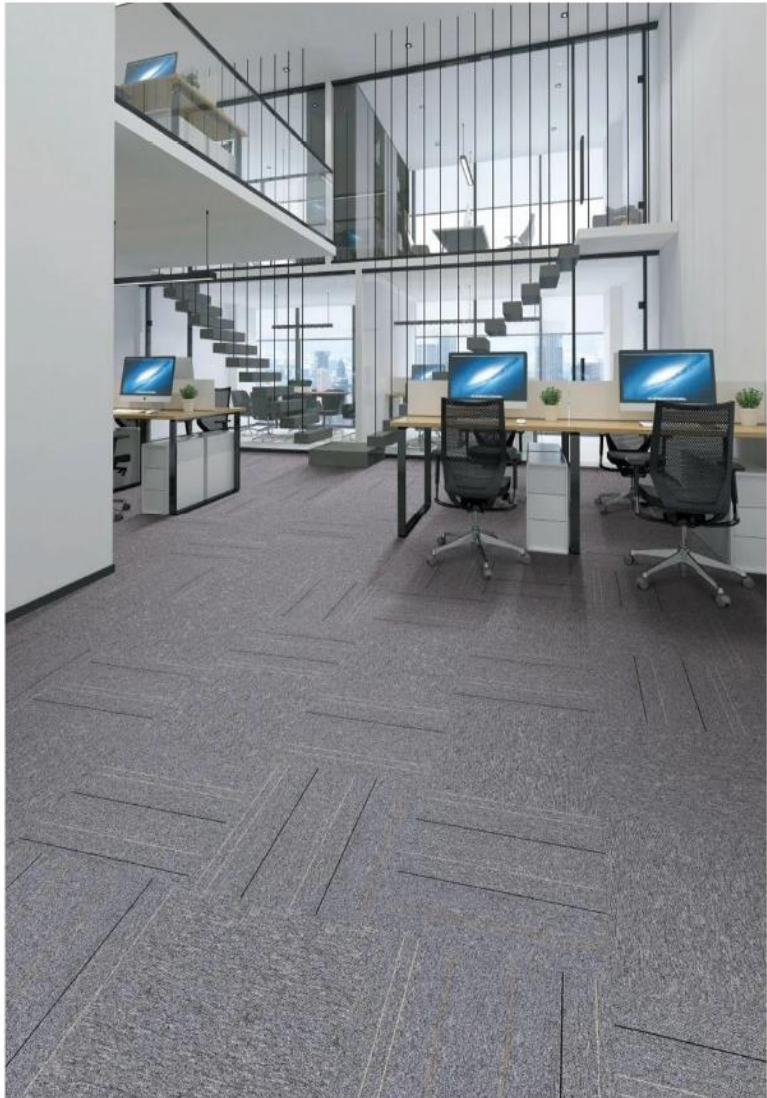

State Series

01

04

02

06

Face fibre: PP
Backing: PVC
Size: 50x50cm