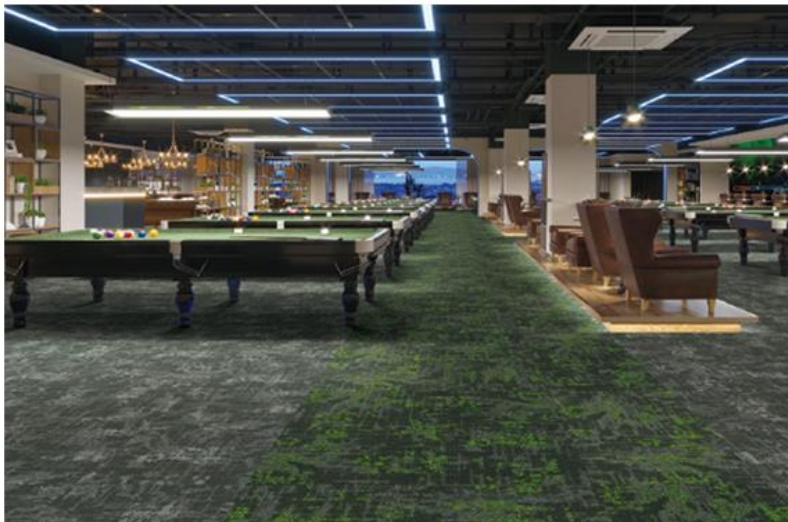

Forest Series

01

02

03

04

05

Face fibre: PP

Backing: Fine Bitumen+cushion 400g

Size: 50x50cm